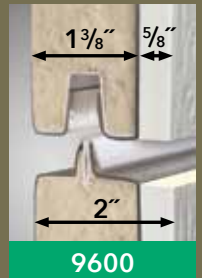

FEATURES

- 2 $\frac{5}{8}$ " or 2" Thick with Overlay with Full Thermal Break
- 0.081 Tested U-Factor (9200 Models); 0.096 Tested U-Factor (9600 Models)
- Environmentally Compliant Polyurethane Insulation
- 26-Gauge Galvanized Steel
- Polyurethane Overlay Boards
- 13 Base & Overlay Colors
- 12 Door Designs
- 10 Window Options
- 4 Impact Polycarbonate Glazing Options
- Available with Wind Load & Impact Options
- Industry Leading Warranty
 - Lifetime Rust-Through & Delamination
 - 10 Year Finish
 - 6 Year Hardware
 - 5 Year Overlay Delamination
 - 3 Year Spring
 - 1 Year All Other Components

Florida/Non-Florida
Wind Load
Impact/Non-Impact

Texas/Non-Texas
Wind Load
Impact/Non-Impact

LIMITED
LIFETIME
WARRANTY

A **Full Thermal Break** is used in the tongue-and-groove construction of all 9000 series doors. This rigid vinyl extrusion seals the joints and eliminates metal-to-metal contact, which limits the transfer of temperature.