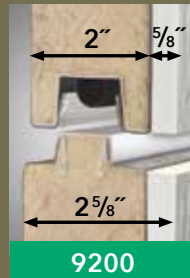

FEATURES

- 2 $\frac{5}{8}$ " or 2" Thick with Overlay with Full Thermal Break
- 0.081 Tested U-Factor (9200 Models); 0.096 Tested U-Factor (9600 Models)
- Environmentally Compliant Polyurethane Insulation
- 26-Gauge Galvanized Steel
- Polyurethane Overlay Boards
- 13 Base & Overlay Colors
- 12 Door Designs
- 10 Window Options
- 4 Impact Polycarbonate Glazing Options
- Available with Wind Load & Impact Options
- Industry Leading Warranty
  - Lifetime Rust-Through & Delamination
  - 10 Year Finish
  - 6 Year Hardware
  - 5 Year Overlay Delamination
  - 3 Year Spring
  - 1 Year All Other Components

Florida/Non-Florida
Wind Load
Impact/Non-Impact

Texas/Non-Texas
Wind Load
Impact/Non-Impact

LIMITED
LIFETIME
WARRANTY