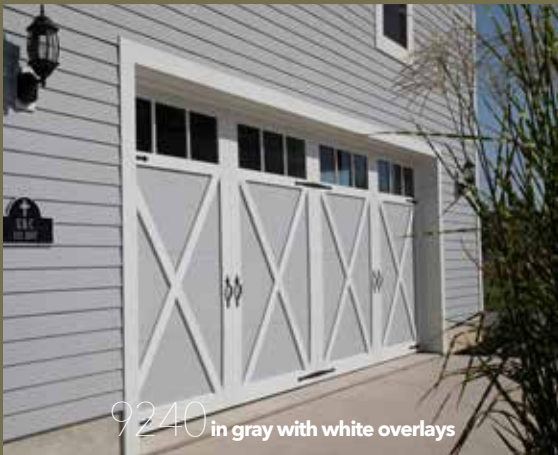

FEATURES

- 2 $\frac{5}{8}$ " or 2" Thick with Overlay with Full Thermal Break
- 0.081 Tested U-Factor (9200 Models); 0.096 Tested U-Factor (9600 Models)
- Environmentally Compliant Polyurethane Insulation
- 26-Gauge Galvanized Steel
- Polyurethane Overlay Boards
- 13 Base & Overlay Colors
- 12 Door Designs
- 10 Window Options
- 4 Impact Polycarbonate Glazing Options
- Available with Wind Load & Impact Options
- Industry Leading Warranty
  - Lifetime Rust-Through & Delamination
  - 10 Year Finish
  - 6 Year Hardware
  - 5 Year Overlay Delamination
  - 3 Year Spring
  - 1 Year All Other Components

Florida/Non-Florida
Wind Load
Impact/Non-Impact

Texas/Non-Texas
Wind Load
Impact/Non-Impact

LIMITED
LIFETIME
WARRANTY

A **Full Thermal Break** is used in the tongue-and-groove construction of all 9000 series doors. This rigid vinyl extrusion seals the joints and eliminates metal-to-metal contact, which limits the transfer of temperature.

9200 series doors include **Air Infiltration Seals**, which exceed the ASHRAE 90.1 Standard when installed with standard bottom seal and commonly available rigid/flexible vinyl door stop.

Single Door Designs